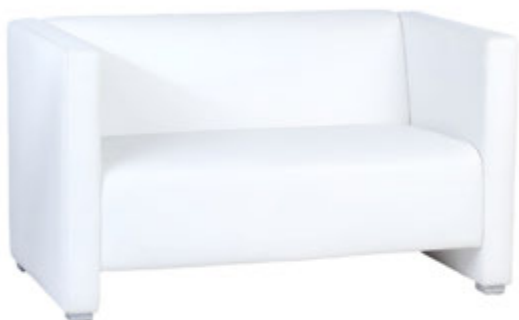

Atik Double

Price: 235 €

H 83 | W 140 | D 78

Material: Faux leather

Color: white, black

Atik Single

Price: 139€

H 83 | W 93 | D 78

Material: Faux leather

Color: white, black

Arktur Double

Price: 170€

H 71 | W 124 | D 69

Material: Faux leather

Color: white, black