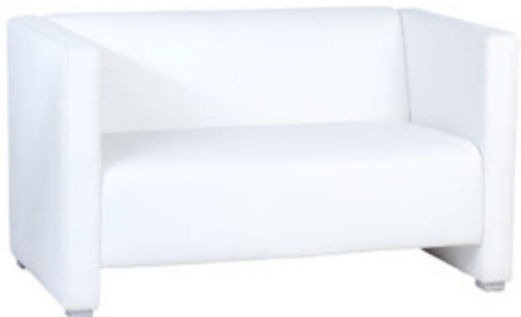

Color: white, black

Atik Single

H 83 | W 93 | D 78

Material: Faux leather

Color: white, black

Arktur Double

H 71 | W 124 | D 69

Material: Faux leather