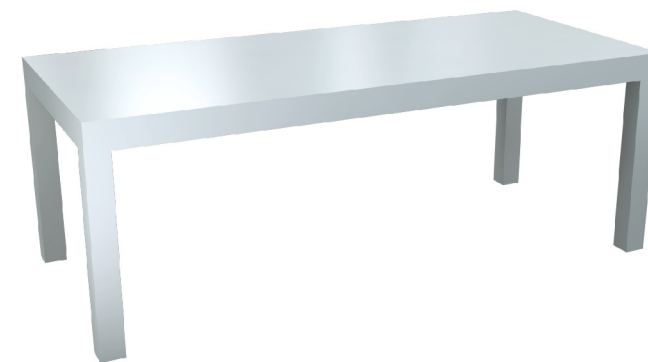

IKA LARGE

Weiss, Schwarz
H: 45 / B: 91 / T: 66